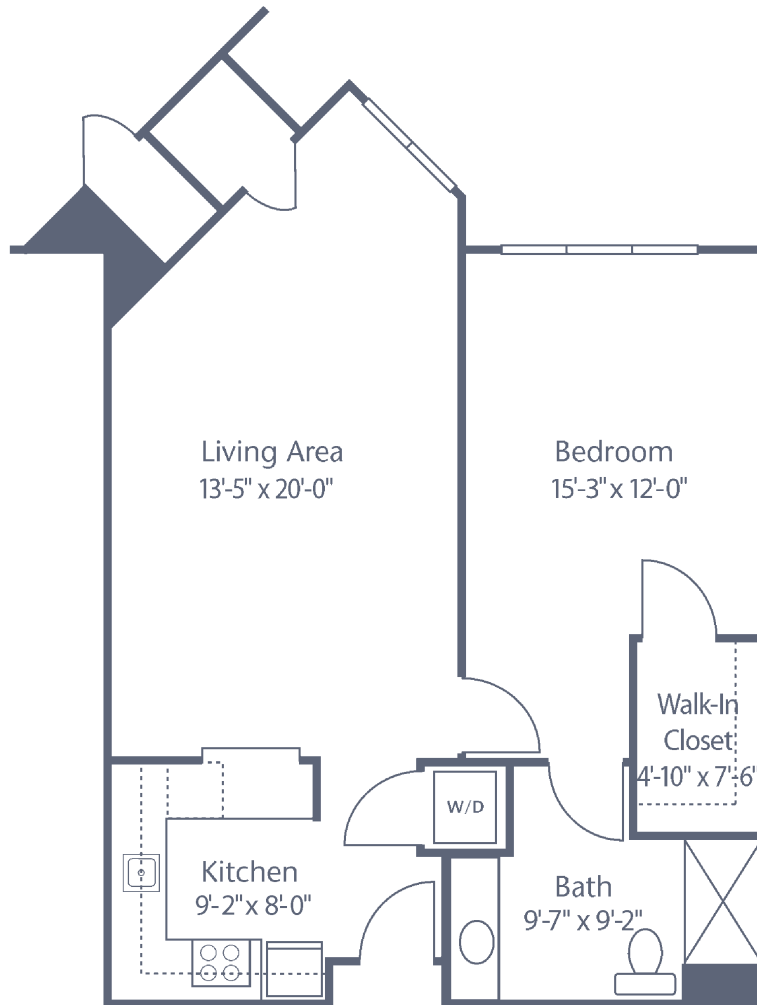

Avalon Studio

604 sq. ft.

Dimensions are approximate.
Floor plans may vary.

Freedom Pointe at The Villages

1550 El Camino Real • The Villages, FL 32159
352-430-0859 • FreedomPointeFL.com

Boynton

One Bedroom, One Bath

833 sq. ft.

Dimensions are approximate.
Floor plans may vary.

Freedom Pointe at The Villages

1550 El Camino Real • The Villages, FL 32159
352-430-0859 • FreedomPointeFL.com

Captiva

One Bedroom, One Bath

872 sq. ft.

Dimensions are approximate.
Floor plans may vary.

Freedom Pointe at The Villages

1550 El Camino Real • The Villages, FL 32159
352-430-0859 • FreedomPointeFL.com

Destin

One Bedroom, One Bath, Den

1,038 sq. ft.