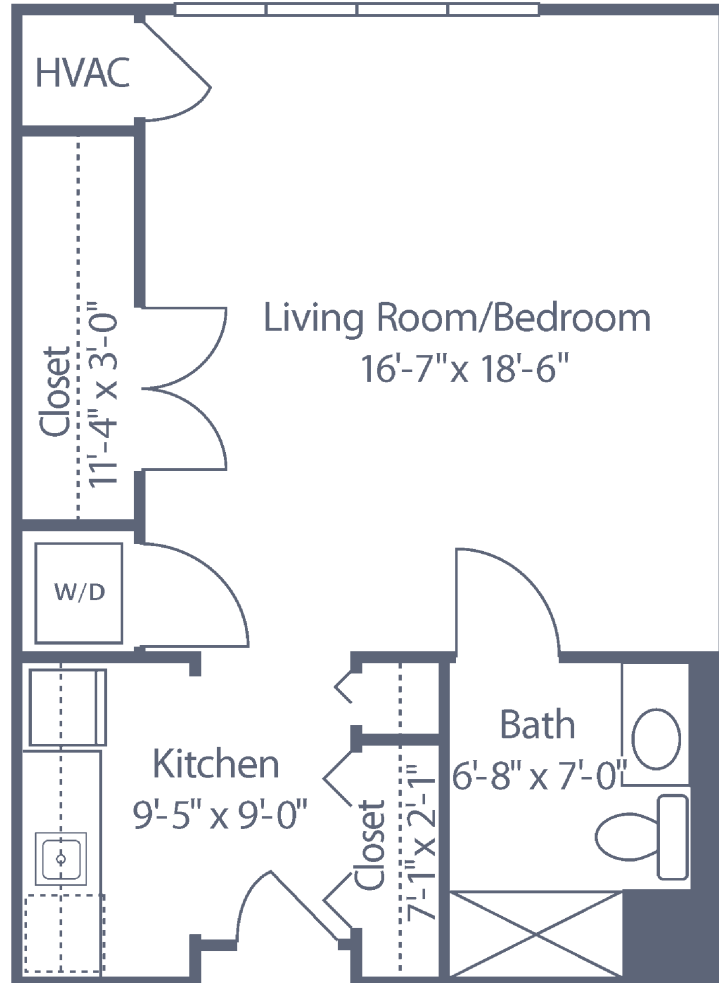

Avalon Studio

604 sq. ft.

Dimensions are approximate.
Floor plans may vary.

Freedom Pointe at The Villages

1550 El Camino Real • The Villages, FL 32159
352-430-0859 • FreedomPointeFL.com

Boynton

One Bedroom, One Bath

833 sq. ft.

Dimensions are approximate.
Floor plans may vary.

Freedom Pointe at The Villages

1550 El Camino Real • The Villages, FL 32159
352-430-0859 • FreedomPointeFL.com

Captiva

One Bedroom, One Bath

872 sq. ft.

Dimensions are approximate.
Floor plans may vary.

Freedom Pointe at The Villages

1550 El Camino Real • The Villages, FL 32159
352-430-0859 • FreedomPointeFL.com

Destin

One Bedroom, One Bath, Den

1,038 sq. ft.