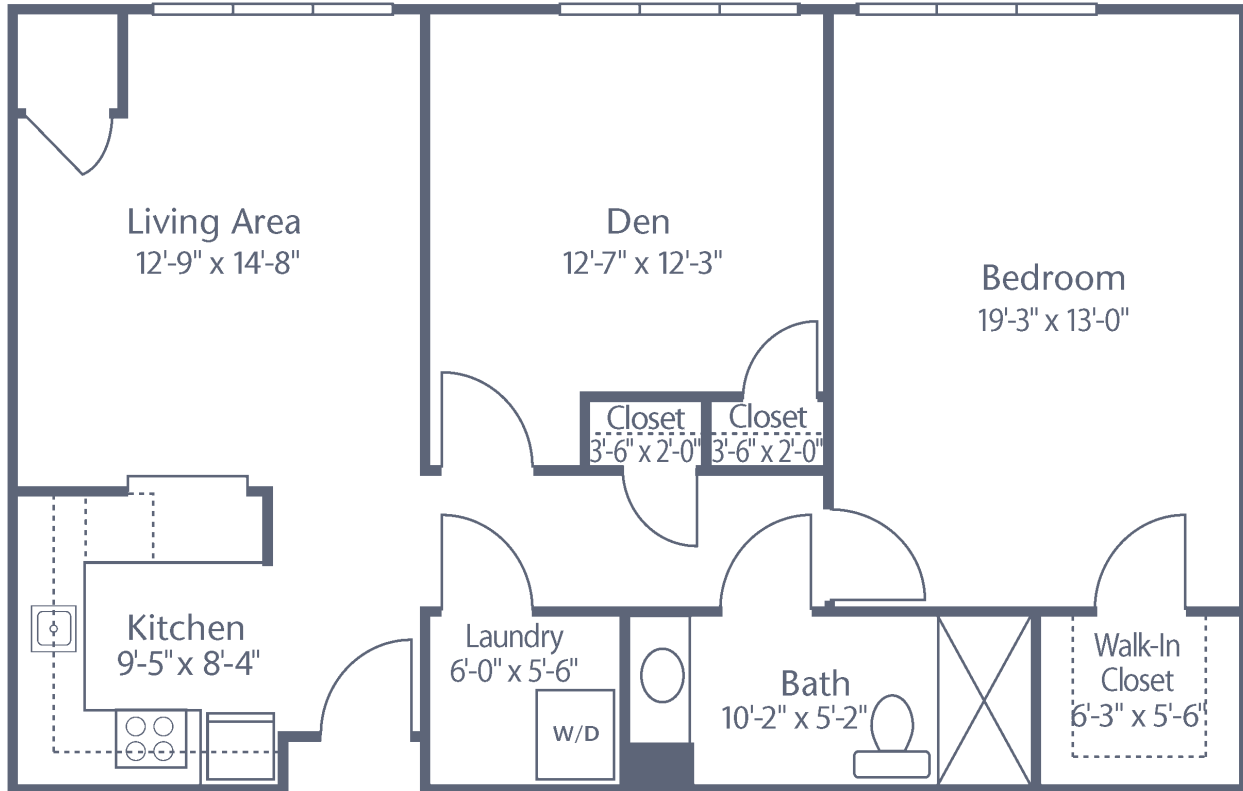

Avalon Studio

604 sq. ft.

Dimensions are approximate.
Floor plans may vary.

Freedom Pointe at The Villages

1550 El Camino Real • The Villages, FL 32159
352-430-0859 • FreedomPointeFL.com

Boynton

One Bedroom, One Bath

833 sq. ft.

Dimensions are approximate.
Floor plans may vary.

Freedom Pointe at The Villages

1550 El Camino Real • The Villages, FL 32159
352-430-0859 • FreedomPointeFL.com

Captiva

One Bedroom, One Bath

872 sq. ft.

Dimensions are approximate.
Floor plans may vary.

Freedom Pointe at The Villages

1550 El Camino Real • The Villages, FL 32159
352-430-0859 • FreedomPointeFL.com

Destin

One Bedroom, One Bath, Den

1,038 sq. ft.