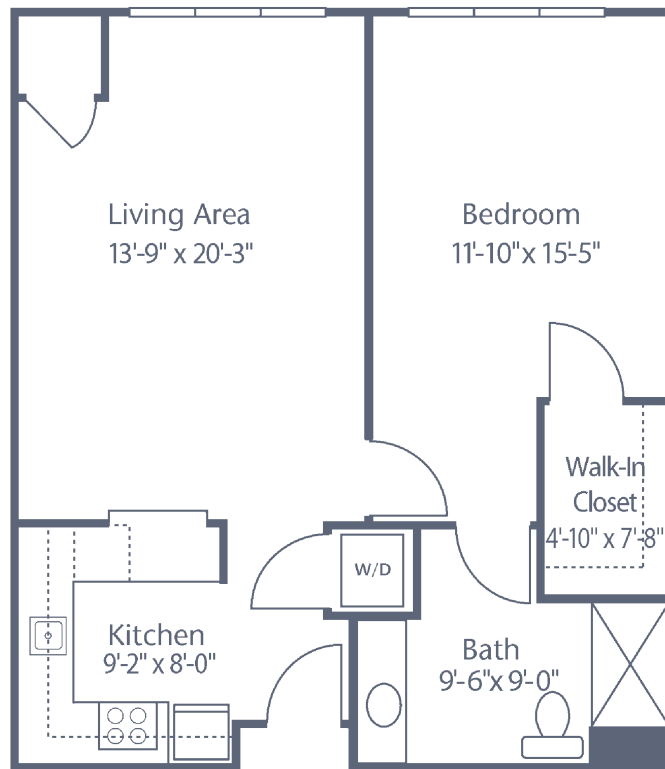

Avalon Studio

604 sq. ft.

Dimensions are approximate.
Floor plans may vary.

Freedom Pointe at The Villages

1550 El Camino Real • The Villages, FL 32159
352-430-0859 • FreedomPointeFL.com

Boynton

One Bedroom, One Bath

833 sq. ft.

Dimensions are approximate.
Floor plans may vary.

Freedom Pointe at The Villages

1550 El Camino Real • The Villages, FL 32159
352-430-0859 • FreedomPointeFL.com

Captiva

One Bedroom, One Bath

872 sq. ft.

Dimensions are approximate.
Floor plans may vary.

Freedom Pointe at The Villages

1550 El Camino Real • The Villages, FL 32159
352-430-0859 • FreedomPointeFL.com

Destin

One Bedroom, One Bath, Den

1,038 sq. ft.