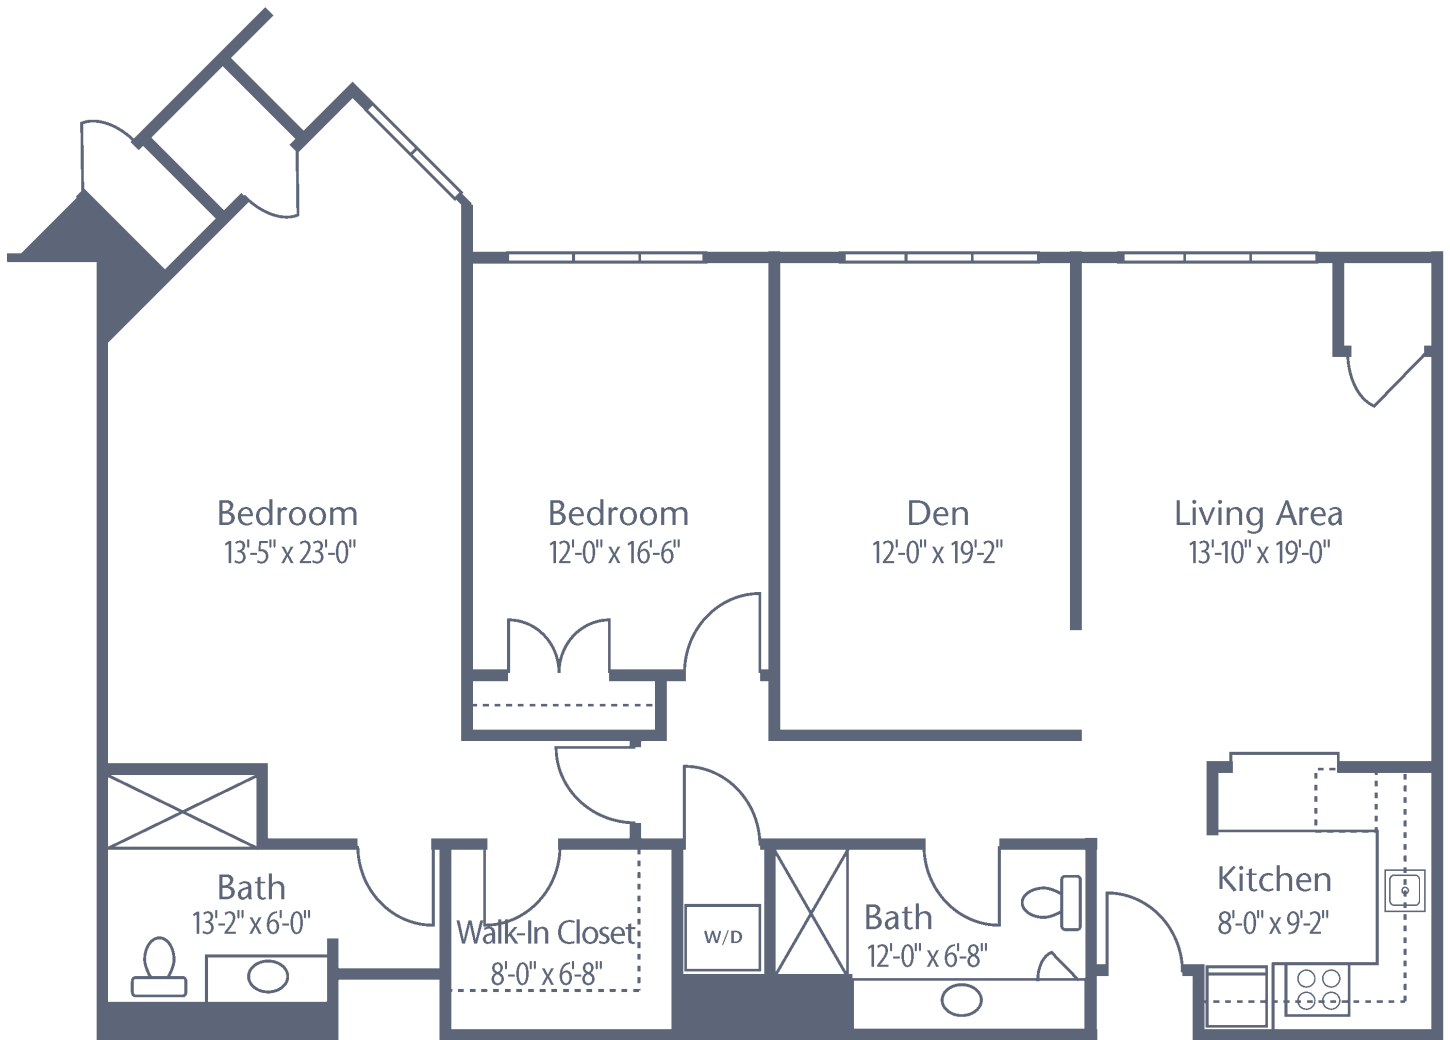

Ellenton

Two Bedroom, Two Bath

1,144 sq. ft.

Dimensions are approximate.
Floor plans may vary.

Freedom Pointe at The Villages

1550 El Camino Real • The Villages, FL 32159
352-430-0859 • FreedomPointeFL.com

Flagler

Two Bedroom, Two Bath

1,526 sq. ft.

Dimensions are approximate.
Floor plans may vary.

Freedom Pointe at The Villages

1550 El Camino Real • The Villages, FL 32159
352-430-0859 • FreedomPointeFL.com

Gulfport

Two Bedroom, Two Bath

1,591 sq. ft.

Freedom Pointe at The Villages

1550 El Camino Real • The Villages, FL 32159
352-430-0859 • FreedomPointeFL.com

Hialeah

Two Bedroom, Two Bath

1,680 sq. ft.

Dimensions are approximate.
Floor plans may vary.

Freedom Pointe at The Villages

1550 El Camino Real • The Villages, FL 32159
352-430-0859 • FreedomPointeFL.com

Iona

Two Bedroom, Two Bath

1,692 sq. ft.

Dimensions are approximate.
Floor plans may vary.

Freedom Pointe at The Villages