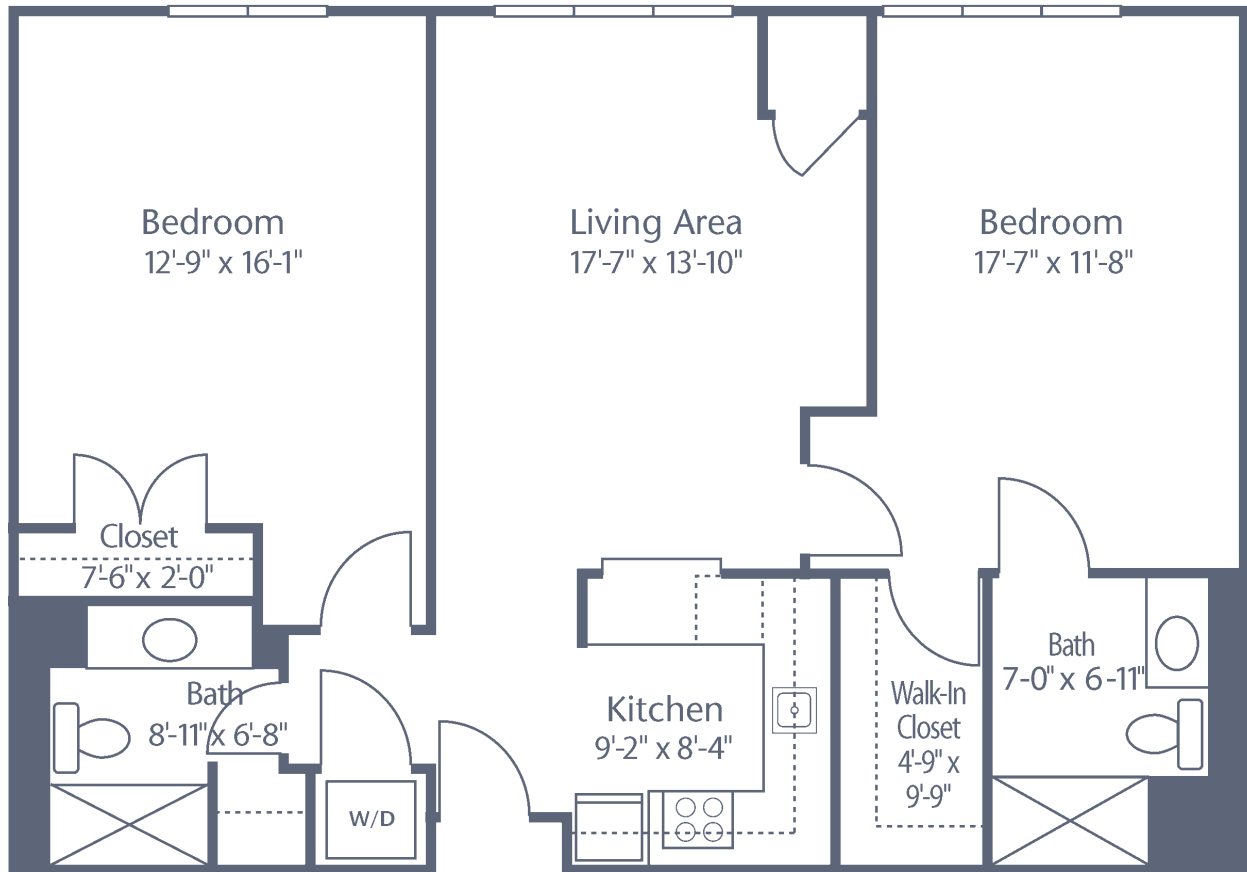

Ellenton

Two Bedroom, Two Bath

1,144 sq. ft.

Dimensions are approximate.
Floor plans may vary.

Freedom Pointe at The Villages

1550 El Camino Real • The Villages, FL 32159
352-430-0859 • FreedomPointeFL.com

Flagler

Two Bedroom, Two Bath

1,526 sq. ft.

Dimensions are approximate.
Floor plans may vary.

Freedom Pointe at The Villages

1550 El Camino Real • The Villages, FL 32159
352-430-0859 • FreedomPointeFL.com

Gulfport

Two Bedroom, Two Bath

1,591 sq. ft.

Freedom Pointe at The Villages

1550 El Camino Real • The Villages, FL 32159
352-430-0859 • FreedomPointeFL.com

Hialeah

Two Bedroom, Two Bath

1,680 sq. ft.

Dimensions are approximate.
Floor plans may vary.

Freedom Pointe at The Villages

1550 El Camino Real • The Villages, FL 32159
352-430-0859 • FreedomPointeFL.com

Iona

Two Bedroom, Two Bath

1,692 sq. ft.

Dimensions are approximate.
Floor plans may vary.

Freedom Pointe at The Villages