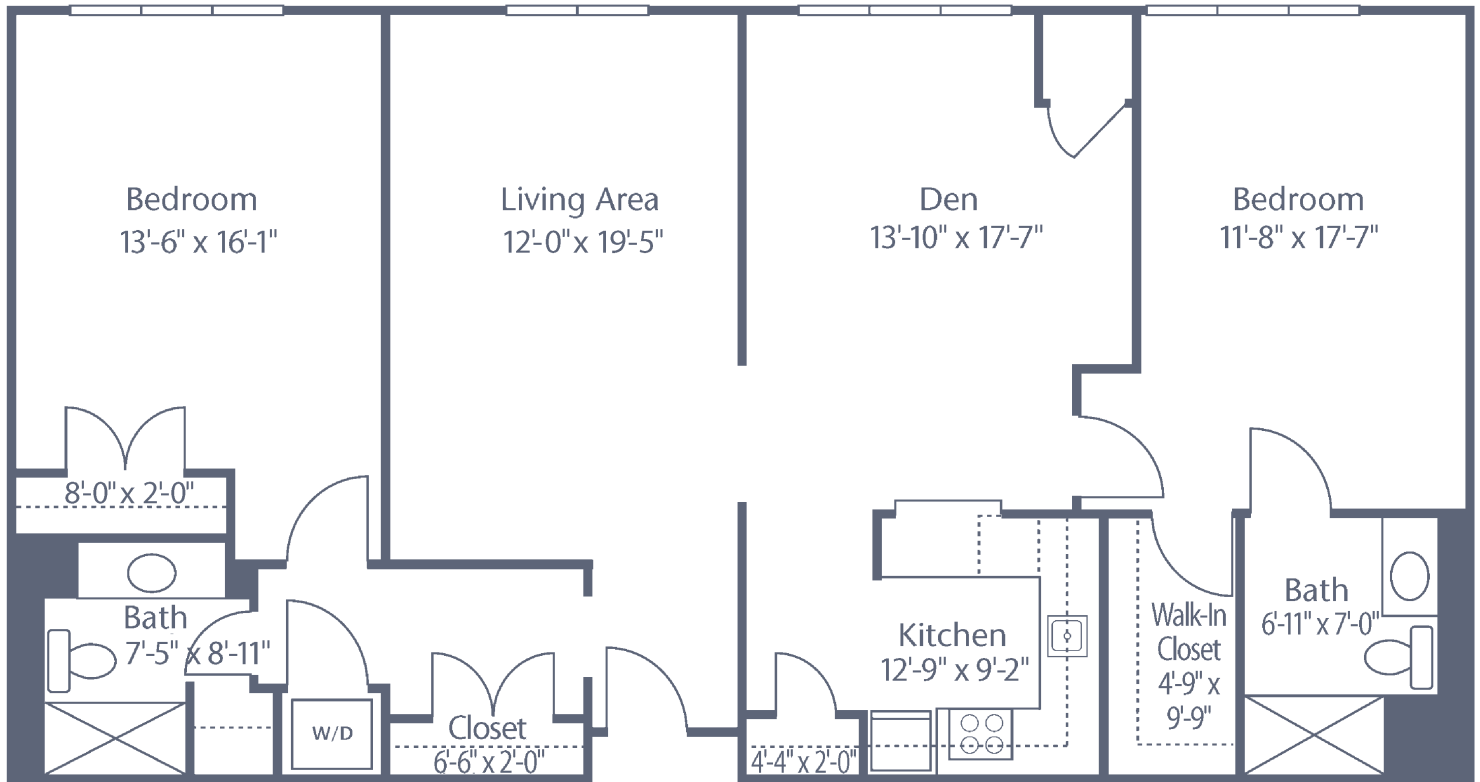

Ellenton

Two Bedroom, Two Bath

1,144 sq. ft.

Dimensions are approximate.
Floor plans may vary.

Freedom Pointe at The Villages

1550 El Camino Real • The Villages, FL 32159
352-430-0859 • FreedomPointeFL.com

Flagler

Two Bedroom, Two Bath

1,526 sq. ft.

Dimensions are approximate.
Floor plans may vary.

Freedom Pointe at The Villages

1550 El Camino Real • The Villages, FL 32159
352-430-0859 • FreedomPointeFL.com

Gulfport

Two Bedroom, Two Bath

1,591 sq. ft.

Freedom Pointe at The Villages

1550 El Camino Real • The Villages, FL 32159
352-430-0859 • FreedomPointeFL.com

Hialeah

Two Bedroom, Two Bath

1,680 sq. ft.

Dimensions are approximate.
Floor plans may vary.

Freedom Pointe at The Villages

1550 El Camino Real • The Villages, FL 32159
352-430-0859 • FreedomPointeFL.com

Iona

Two Bedroom, Two Bath

1,692 sq. ft.

Dimensions are approximate.
Floor plans may vary.

Freedom Pointe at The Villages