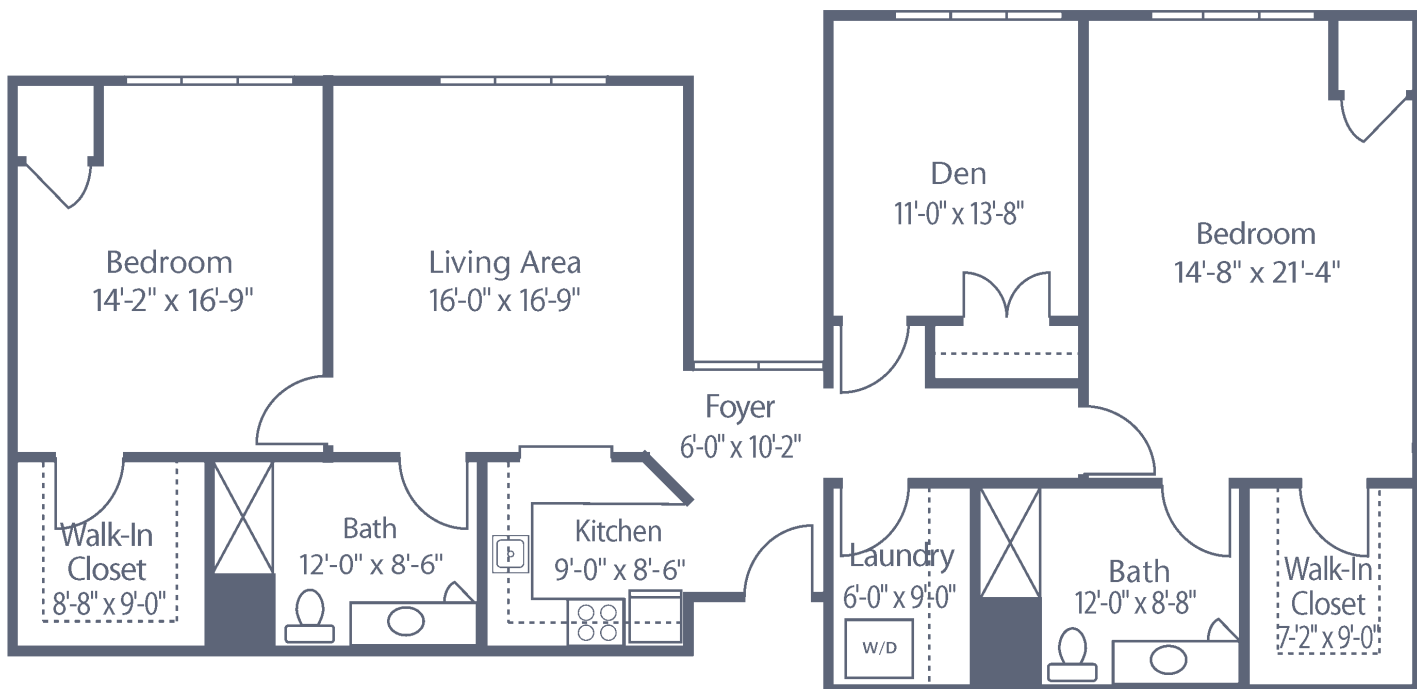

Ellenton

Two Bedroom, Two Bath

1,144 sq. ft.

Dimensions are approximate.
Floor plans may vary.

Freedom Pointe at The Villages

1550 El Camino Real • The Villages, FL 32159
352-430-0859 • FreedomPointeFL.com

Flagler

Two Bedroom, Two Bath

1,526 sq. ft.

Dimensions are approximate.
Floor plans may vary.

Freedom Pointe at The Villages

1550 El Camino Real • The Villages, FL 32159
352-430-0859 • FreedomPointeFL.com

Gulfport

Two Bedroom, Two Bath

1,591 sq. ft.

Freedom Pointe at The Villages

1550 El Camino Real • The Villages, FL 32159
352-430-0859 • FreedomPointeFL.com

Hialeah

Two Bedroom, Two Bath

1,680 sq. ft.

Dimensions are approximate.
Floor plans may vary.

Freedom Pointe at The Villages

1550 El Camino Real • The Villages, FL 32159
352-430-0859 • FreedomPointeFL.com

Iona

Two Bedroom, Two Bath

1,692 sq. ft.

Dimensions are approximate.
Floor plans may vary.

Freedom Pointe at The Villages