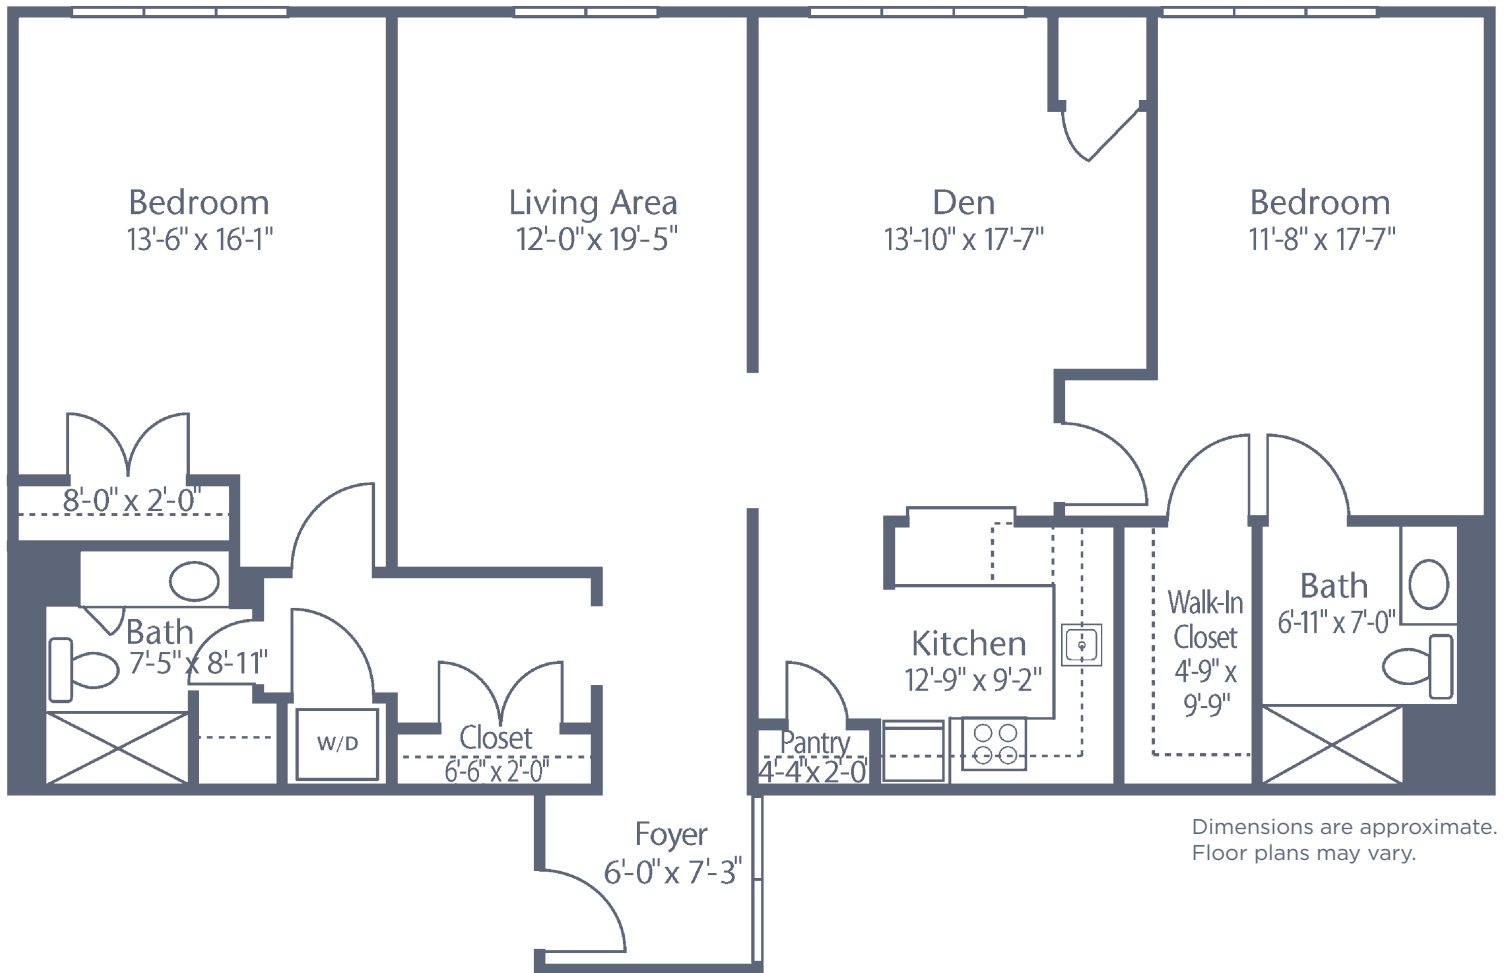

Ellenton

Two Bedroom, Two Bath

1,144 sq. ft.

Dimensions are approximate.
Floor plans may vary.

Freedom Pointe at The Villages

1550 El Camino Real • The Villages, FL 32159
352-430-0859 • FreedomPointeFL.com

Flagler

Two Bedroom, Two Bath

1,526 sq. ft.

Dimensions are approximate.
Floor plans may vary.

Freedom Pointe at The Villages

1550 El Camino Real • The Villages, FL 32159
352-430-0859 • FreedomPointeFL.com

Gulfport

Two Bedroom, Two Bath

1,591 sq. ft.

Freedom Pointe at The Villages

1550 El Camino Real • The Villages, FL 32159
352-430-0859 • FreedomPointeFL.com

Hialeah

Two Bedroom, Two Bath

1,680 sq. ft.

Dimensions are approximate.
Floor plans may vary.

Freedom Pointe at The Villages

1550 El Camino Real • The Villages, FL 32159
352-430-0859 • FreedomPointeFL.com

Iona

Two Bedroom, Two Bath

1,692 sq. ft.

Dimensions are approximate.
Floor plans may vary.

Freedom Pointe at The Villages